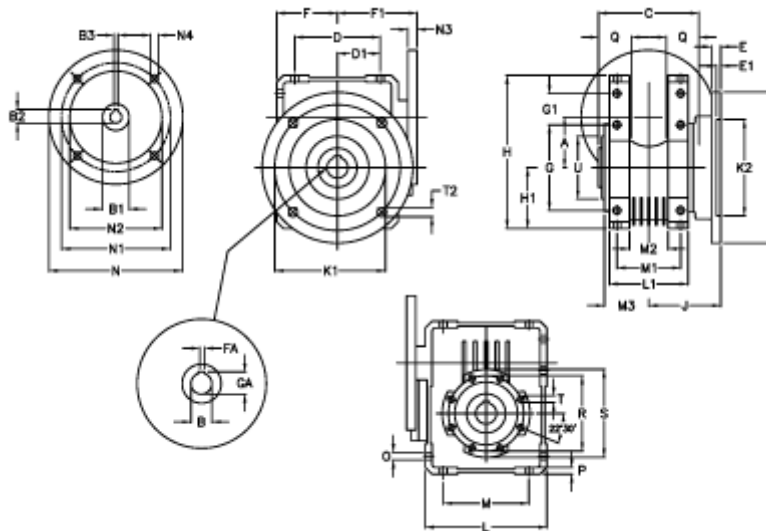

Article number: 392211005653036

Description: Worm Gear with Torque Limiter
W110 L2-UFC-56-P80 B5

Measures

A = 110.10	E = 20	H = 308.0	M = 184	N4 = M10x12	U = 130
B = 42	E1 = 12	H1 = 125.0	M1 = 115	O = 14.0	
B1 E7 = 19	F = 125	J = 131.5	M2 = 69	P = 14	
B2 = 21.8	F1 = 143	K = 280	M3 = 73.0	Q = 45	
B3 H9 = 6	FA = 12	K1 = 230	N = 200	R = 165	
C = 155	G = 184	K2 = 170	N1 = 165	S = 200	
D = 174.0	G1 = 58.0	L = 250	N2 = 130	T = M12x19	
D1 = 82.0	GA = 45.3	L1 = 143	N3 = 0.0	T2 = 13.0	